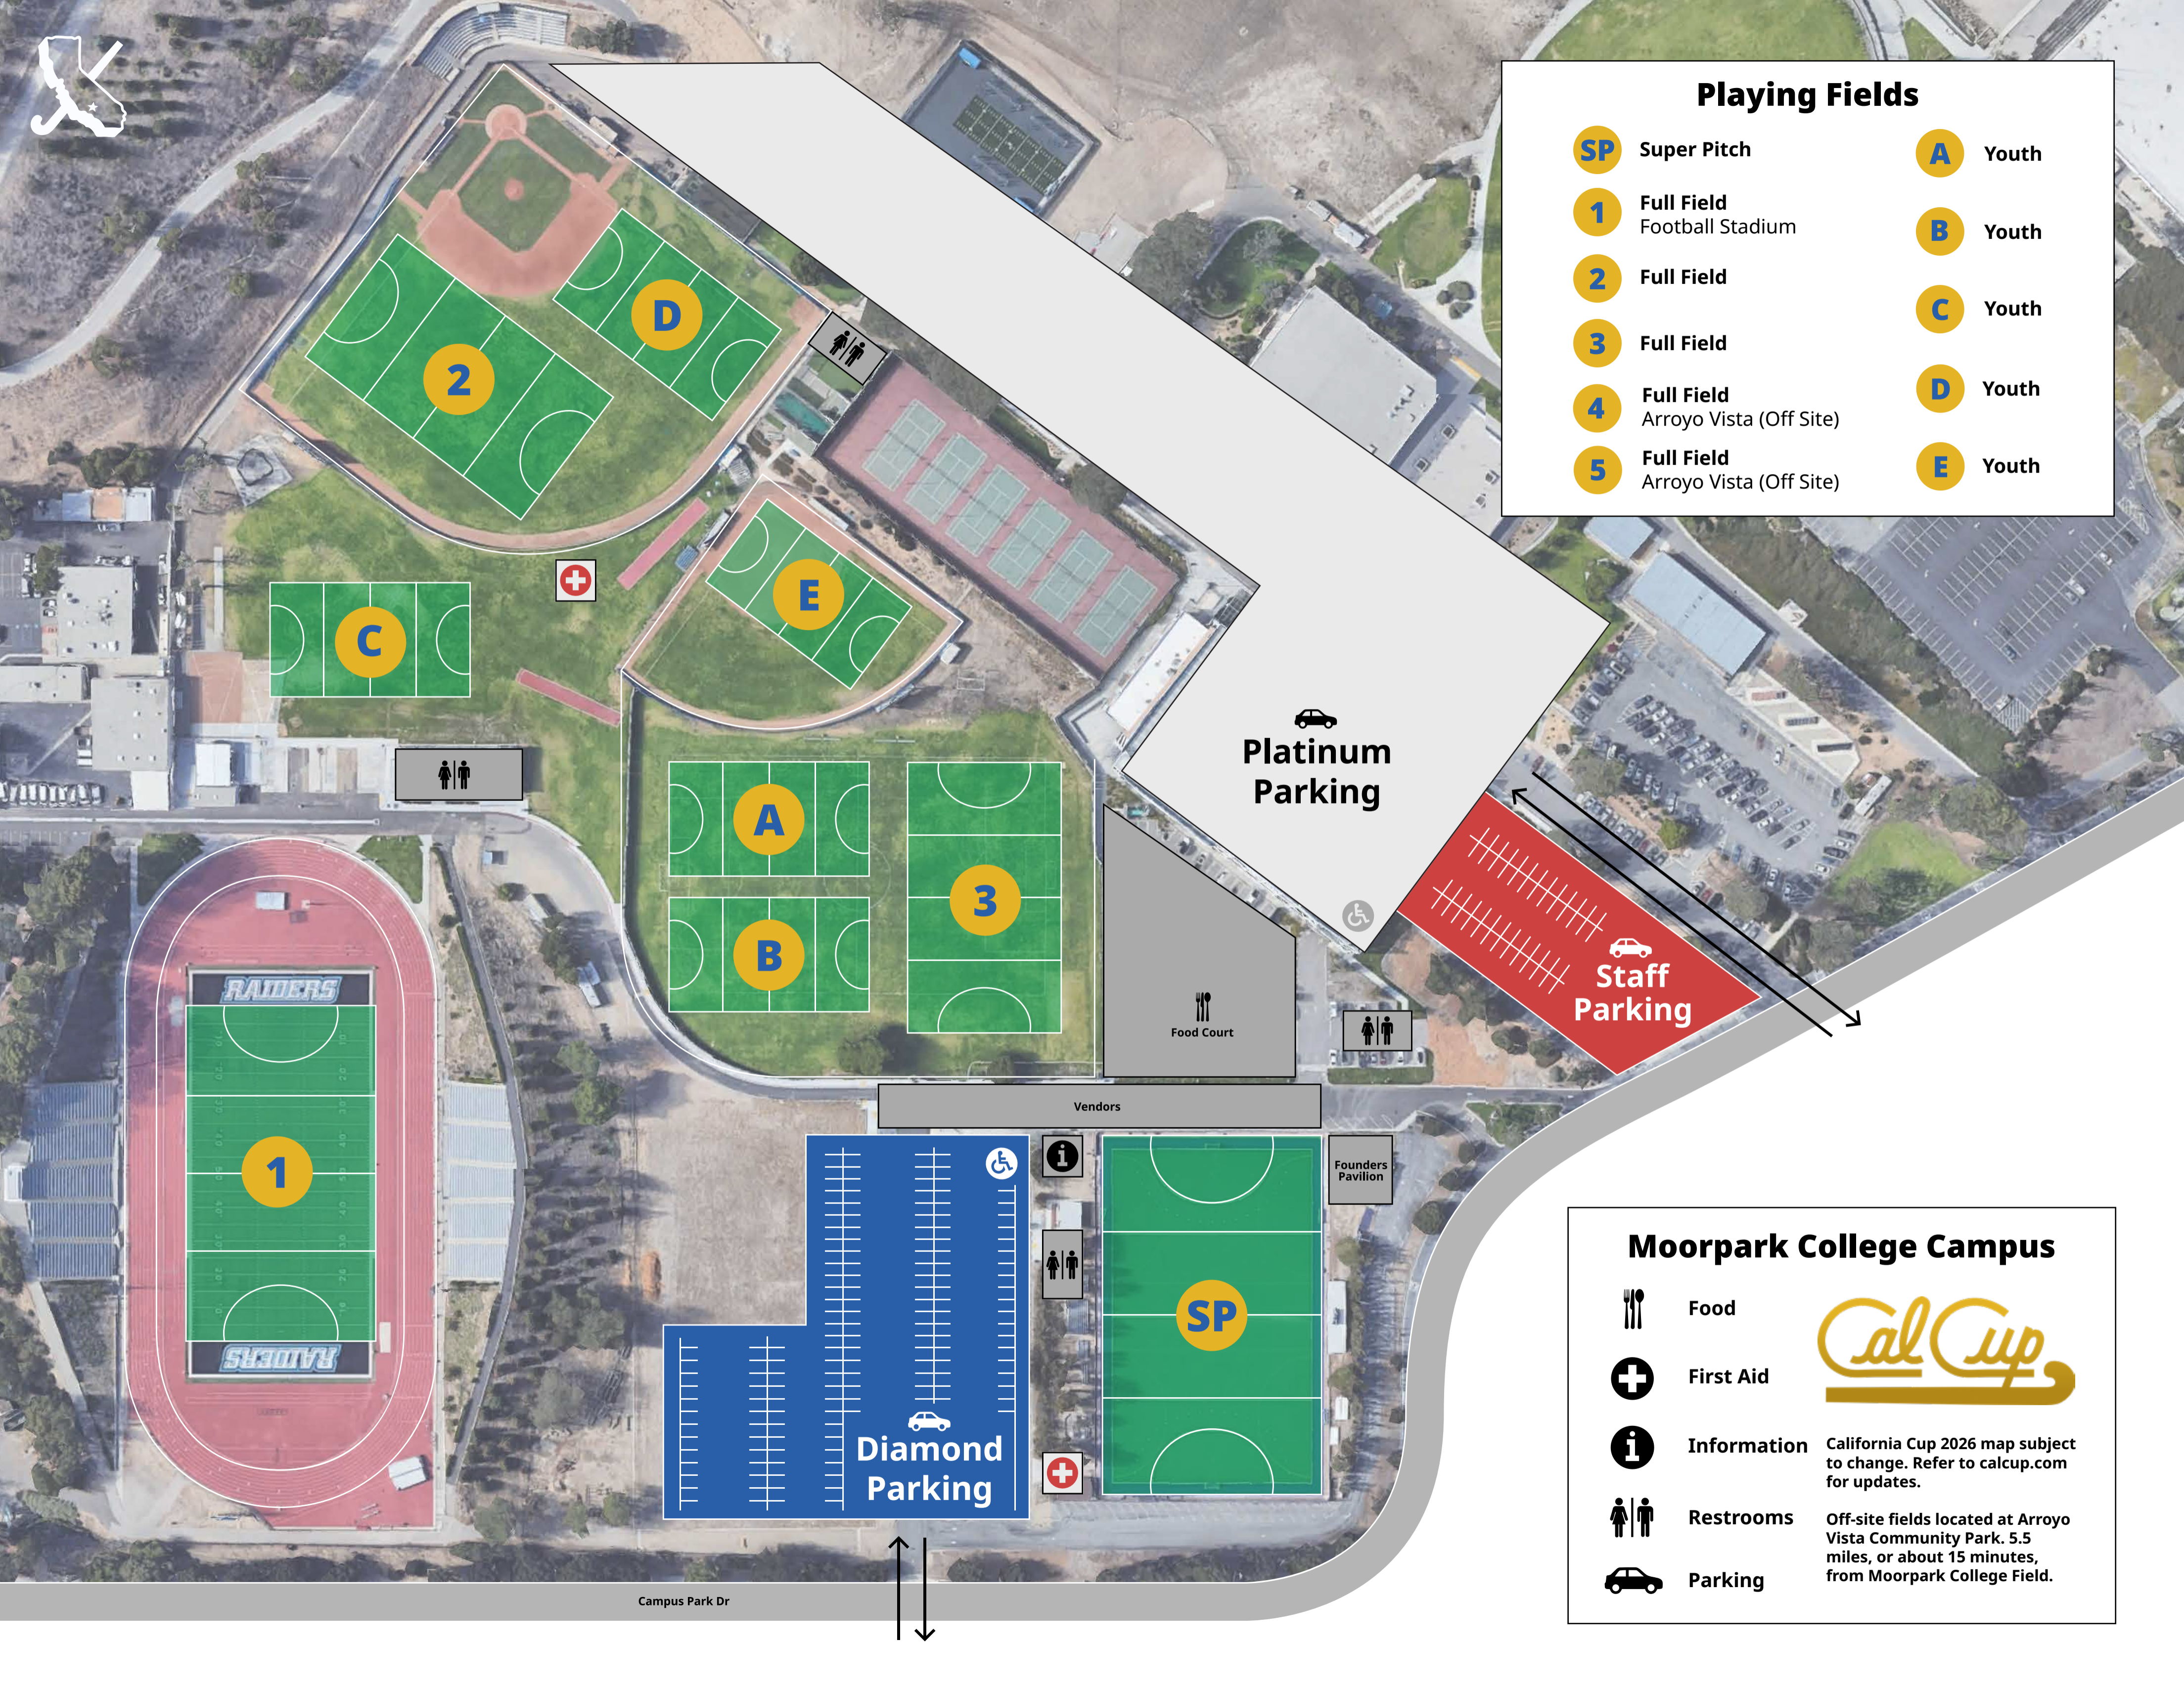

Playing Fields

- SP** Super Pitch
- 1** Full Field Football Stadium
- 2** Full Field
- 3** Full Field
- 4** Full Field Arroyo Vista (Off Site)
- 5** Full Field Arroyo Vista (Off Site)
- A** Youth
- B** Youth
- C** Youth
- D** Youth
- E** Youth

Platinum Parking

Staff Parking

Diamond Parking

Moorpark College Campus

- Food
- First Aid
- Information
- Restrooms
- Parking

California Cup 2026 map subject to change. Refer to calcup.com for updates.

Off-site fields located at Arroyo Vista Community Park. 5.5 miles, or about 15 minutes, from Moorpark College Field.

Offsite field located at:

4550 Tierra Rejada Rd, Moorpark, CA 93021

Arroyo Vista Community Park

- Food
- First Aid
- Information
- Restrooms
- Parking

California Cup 2026 map subject to change. Refer to calcup.com for updates.

Off-site fields located at Arroyo Vista Community Park. 5.5 miles, or about 15 minutes, from Moorpark College Field.