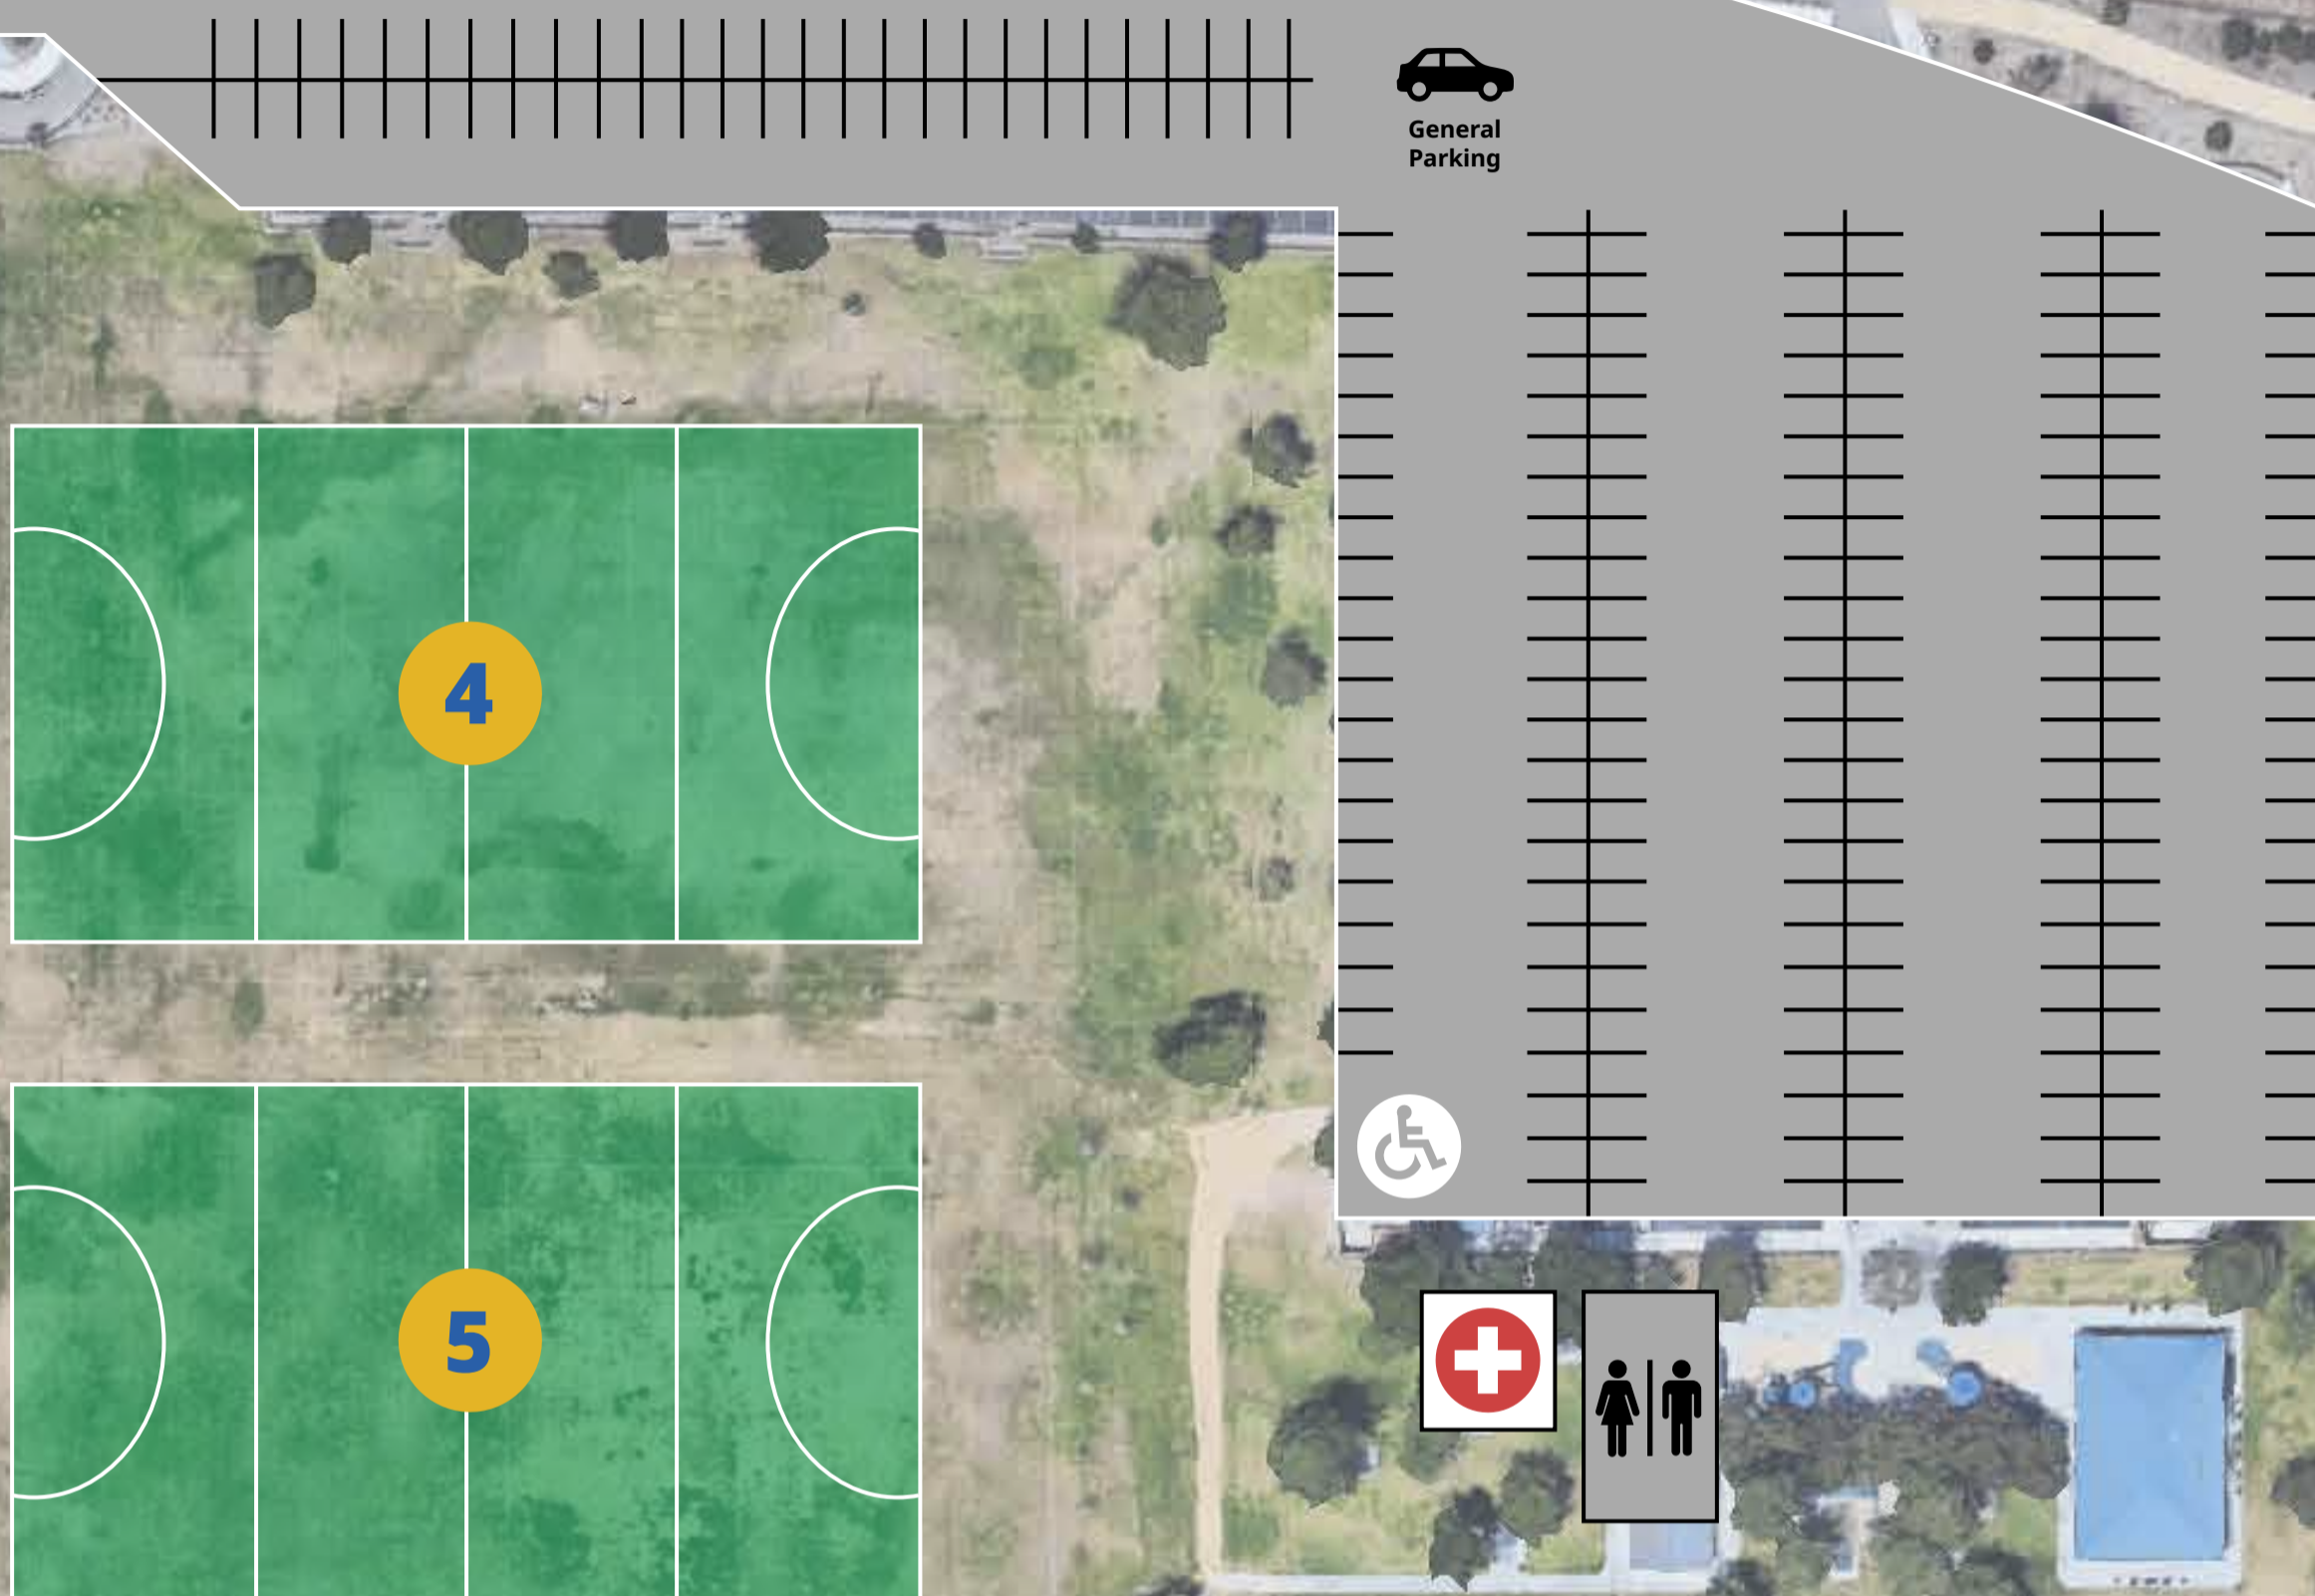

Playing Fields

- SP** Super Pitch
- 1** Full Field Football Stadium
- 2** Full Field
- 3** Full Field
- 4** Full Field Arroyo Vista (Off Site)
- 5** Full Field Arroyo Vista (Off Site)
- A** Youth
- B** Youth
- C** Youth
- D** Youth
- E** Youth

Platinum Parking

Staff Parking

Diamond Parking

Moorpark College Campus

- Food
- First Aid
- Information
- Restrooms
- Parking

California Cup 2026 map subject to change. Refer to calcup.com for updates.

Off-site fields located at Arroyo Vista Community Park. 5.5 miles, or about 15 minutes, from Moorpark College Field.

Campus Park Dr

Countrywood Dr

Playing Fields

- | | |
|--|----------------|
| SP Super Pitch | A Youth |
| 1 Full Field
Football Stadium | B Youth |
| 2 Full Field | C Youth |
| 3 Full Field | D Youth |
| 4 Full Field
Arroyo Vista (Off Site) | E Youth |
| 5 Full Field
Arroyo Vista (Off Site) | |

Off-site fields located at Arroyo Vista Community Park. 5.5 miles, or about 15 minutes, from Moorpark College Field.